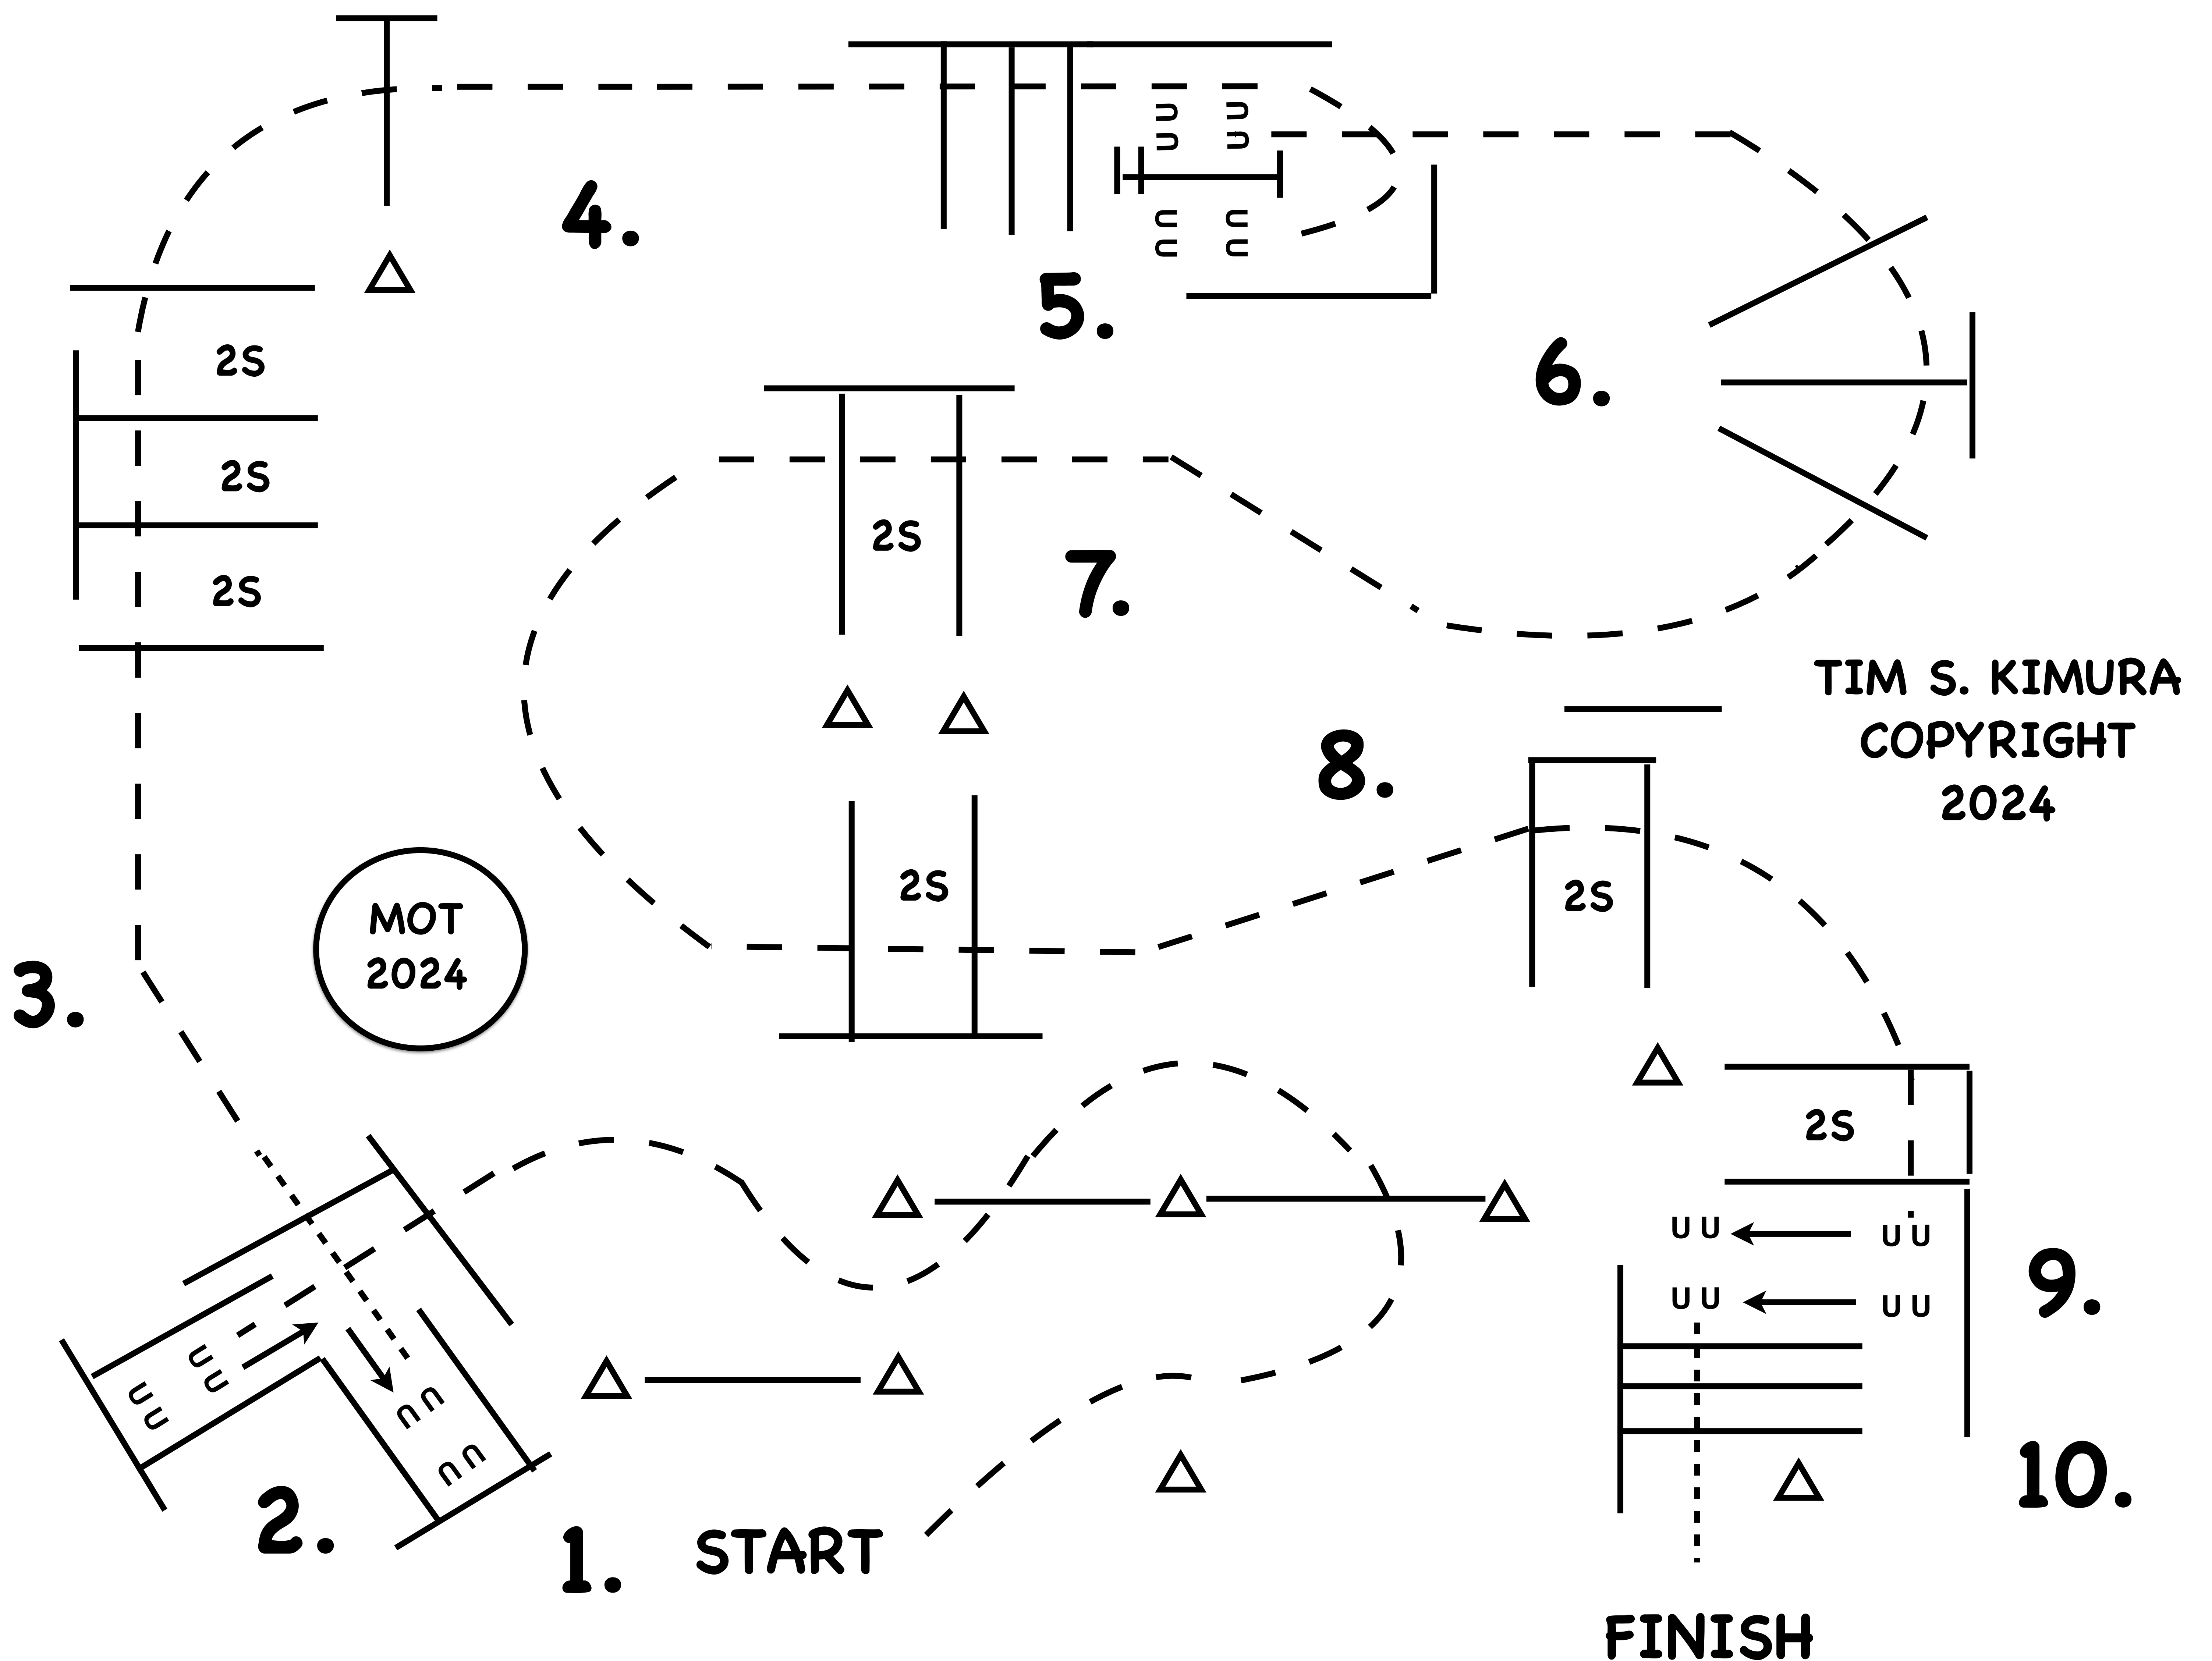

2024 PRAIRE CLASSIC QUARTER HORSE SHOW

SATURDAY, FEBRUARY 10th

ALL WALK/TROT SMALL FRY TRAIL

1. JOG THROUGH SERPENTINE, JOG OVER POLES.
2. JOG OVER POLE, JOG INTO CHUTE, BACK "L" BETWEEN POLES, WALK OUT OVER POLE.
3. JOG OVER POLES.
4. JOG OVER POLES, JOG AROUND CORNER, JOG UP TO GATE.
5. WORK GATE RIGHT HAND, OPEN RIDE THROUGH AND CLOSE GATE. SM FRY NO ROPE.
6. YOU MAY WALK FORWARD, THEN JOG OVER POLES.
7. JOG OVER POLES.
8. JOG OVER POLES, JOG INTO AND STOP IN GAP.
9. SIDE PASS RIGHT BETWEEN POLES.
10. WALK OVER LAST POLES.