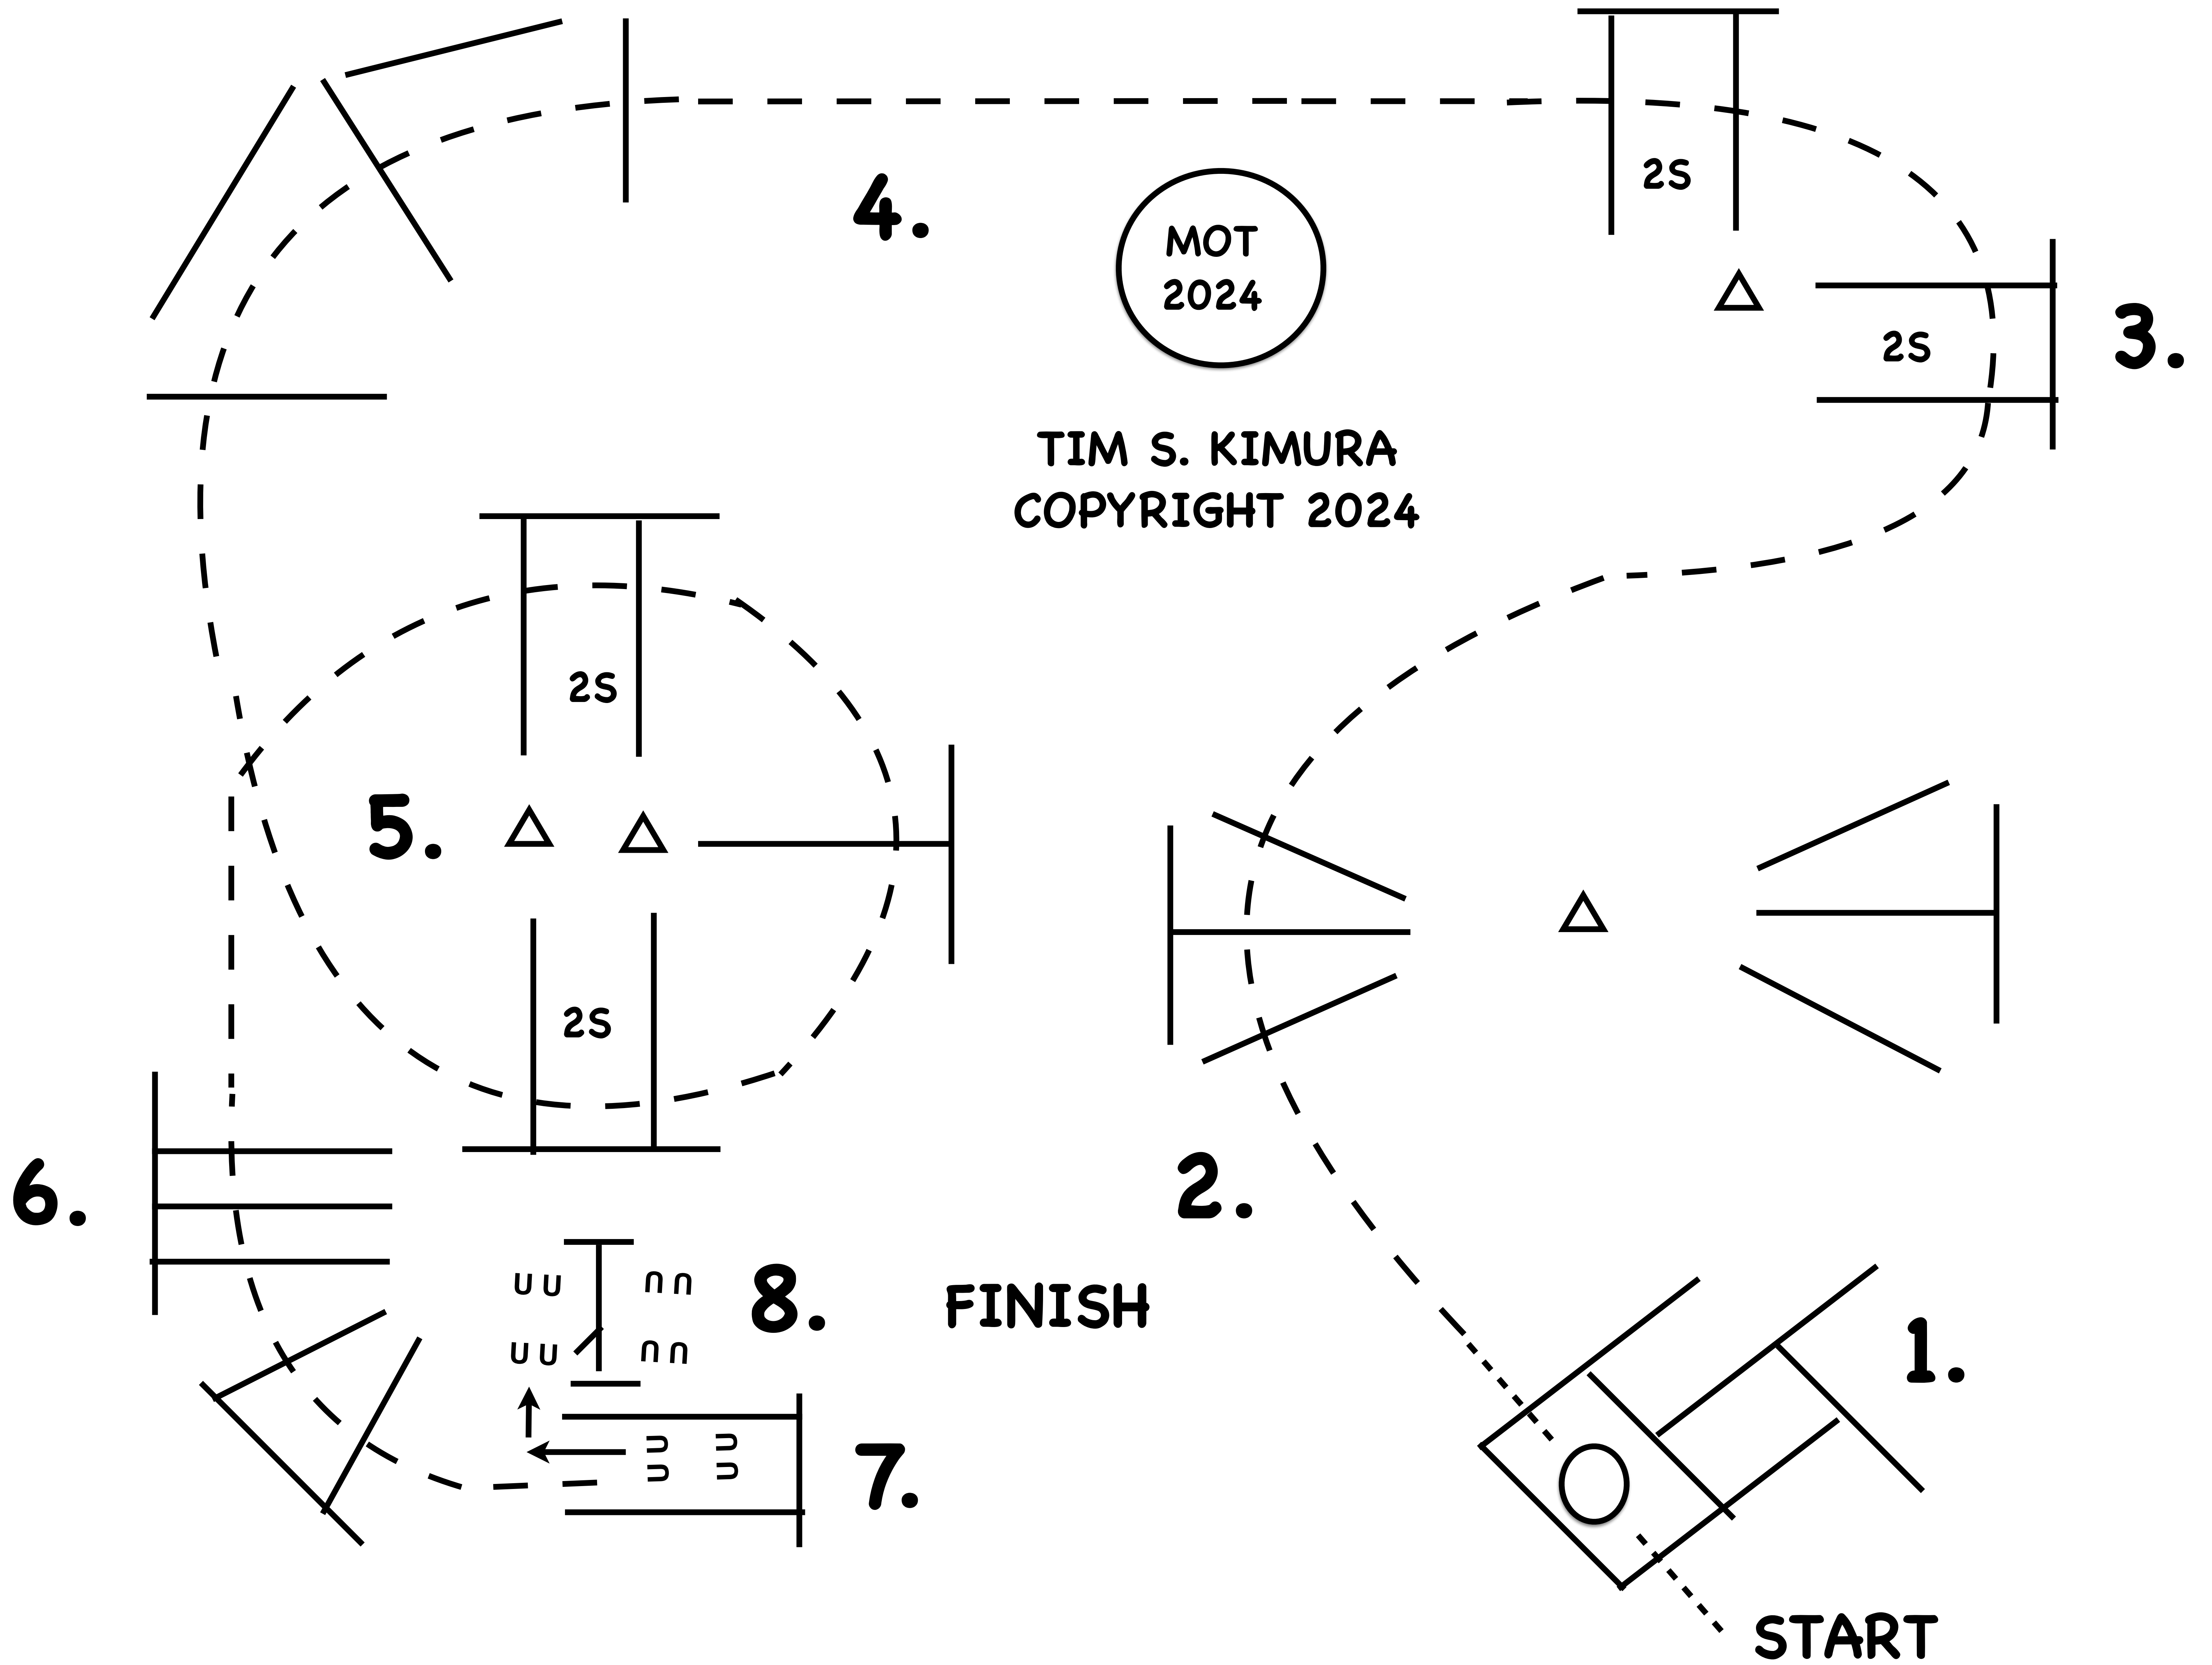

2024 PRAIRE CLASSIC QUARTER HORSE SHOW

SUNDAY, FEBRUARY 11th

ALL WALK TROT SMALL FRY

1. WALK INTO BOX, EXECUTE A 360 TURN EITHER WAY, WALK OUT.
2. JOG OVER POLES.
3. JOG OVER POLES.
4. JOG OVER POLES.
5. JOG OVER POLES.
6. JOG OVER POLES, JOG INTO CHUTE.
7. BACK BETWEEN POLES, BACK UP TO GATE.
8. WORK GATE LEFT HAND, OPEN RIDE THROUGH AND CLOSE GATE.