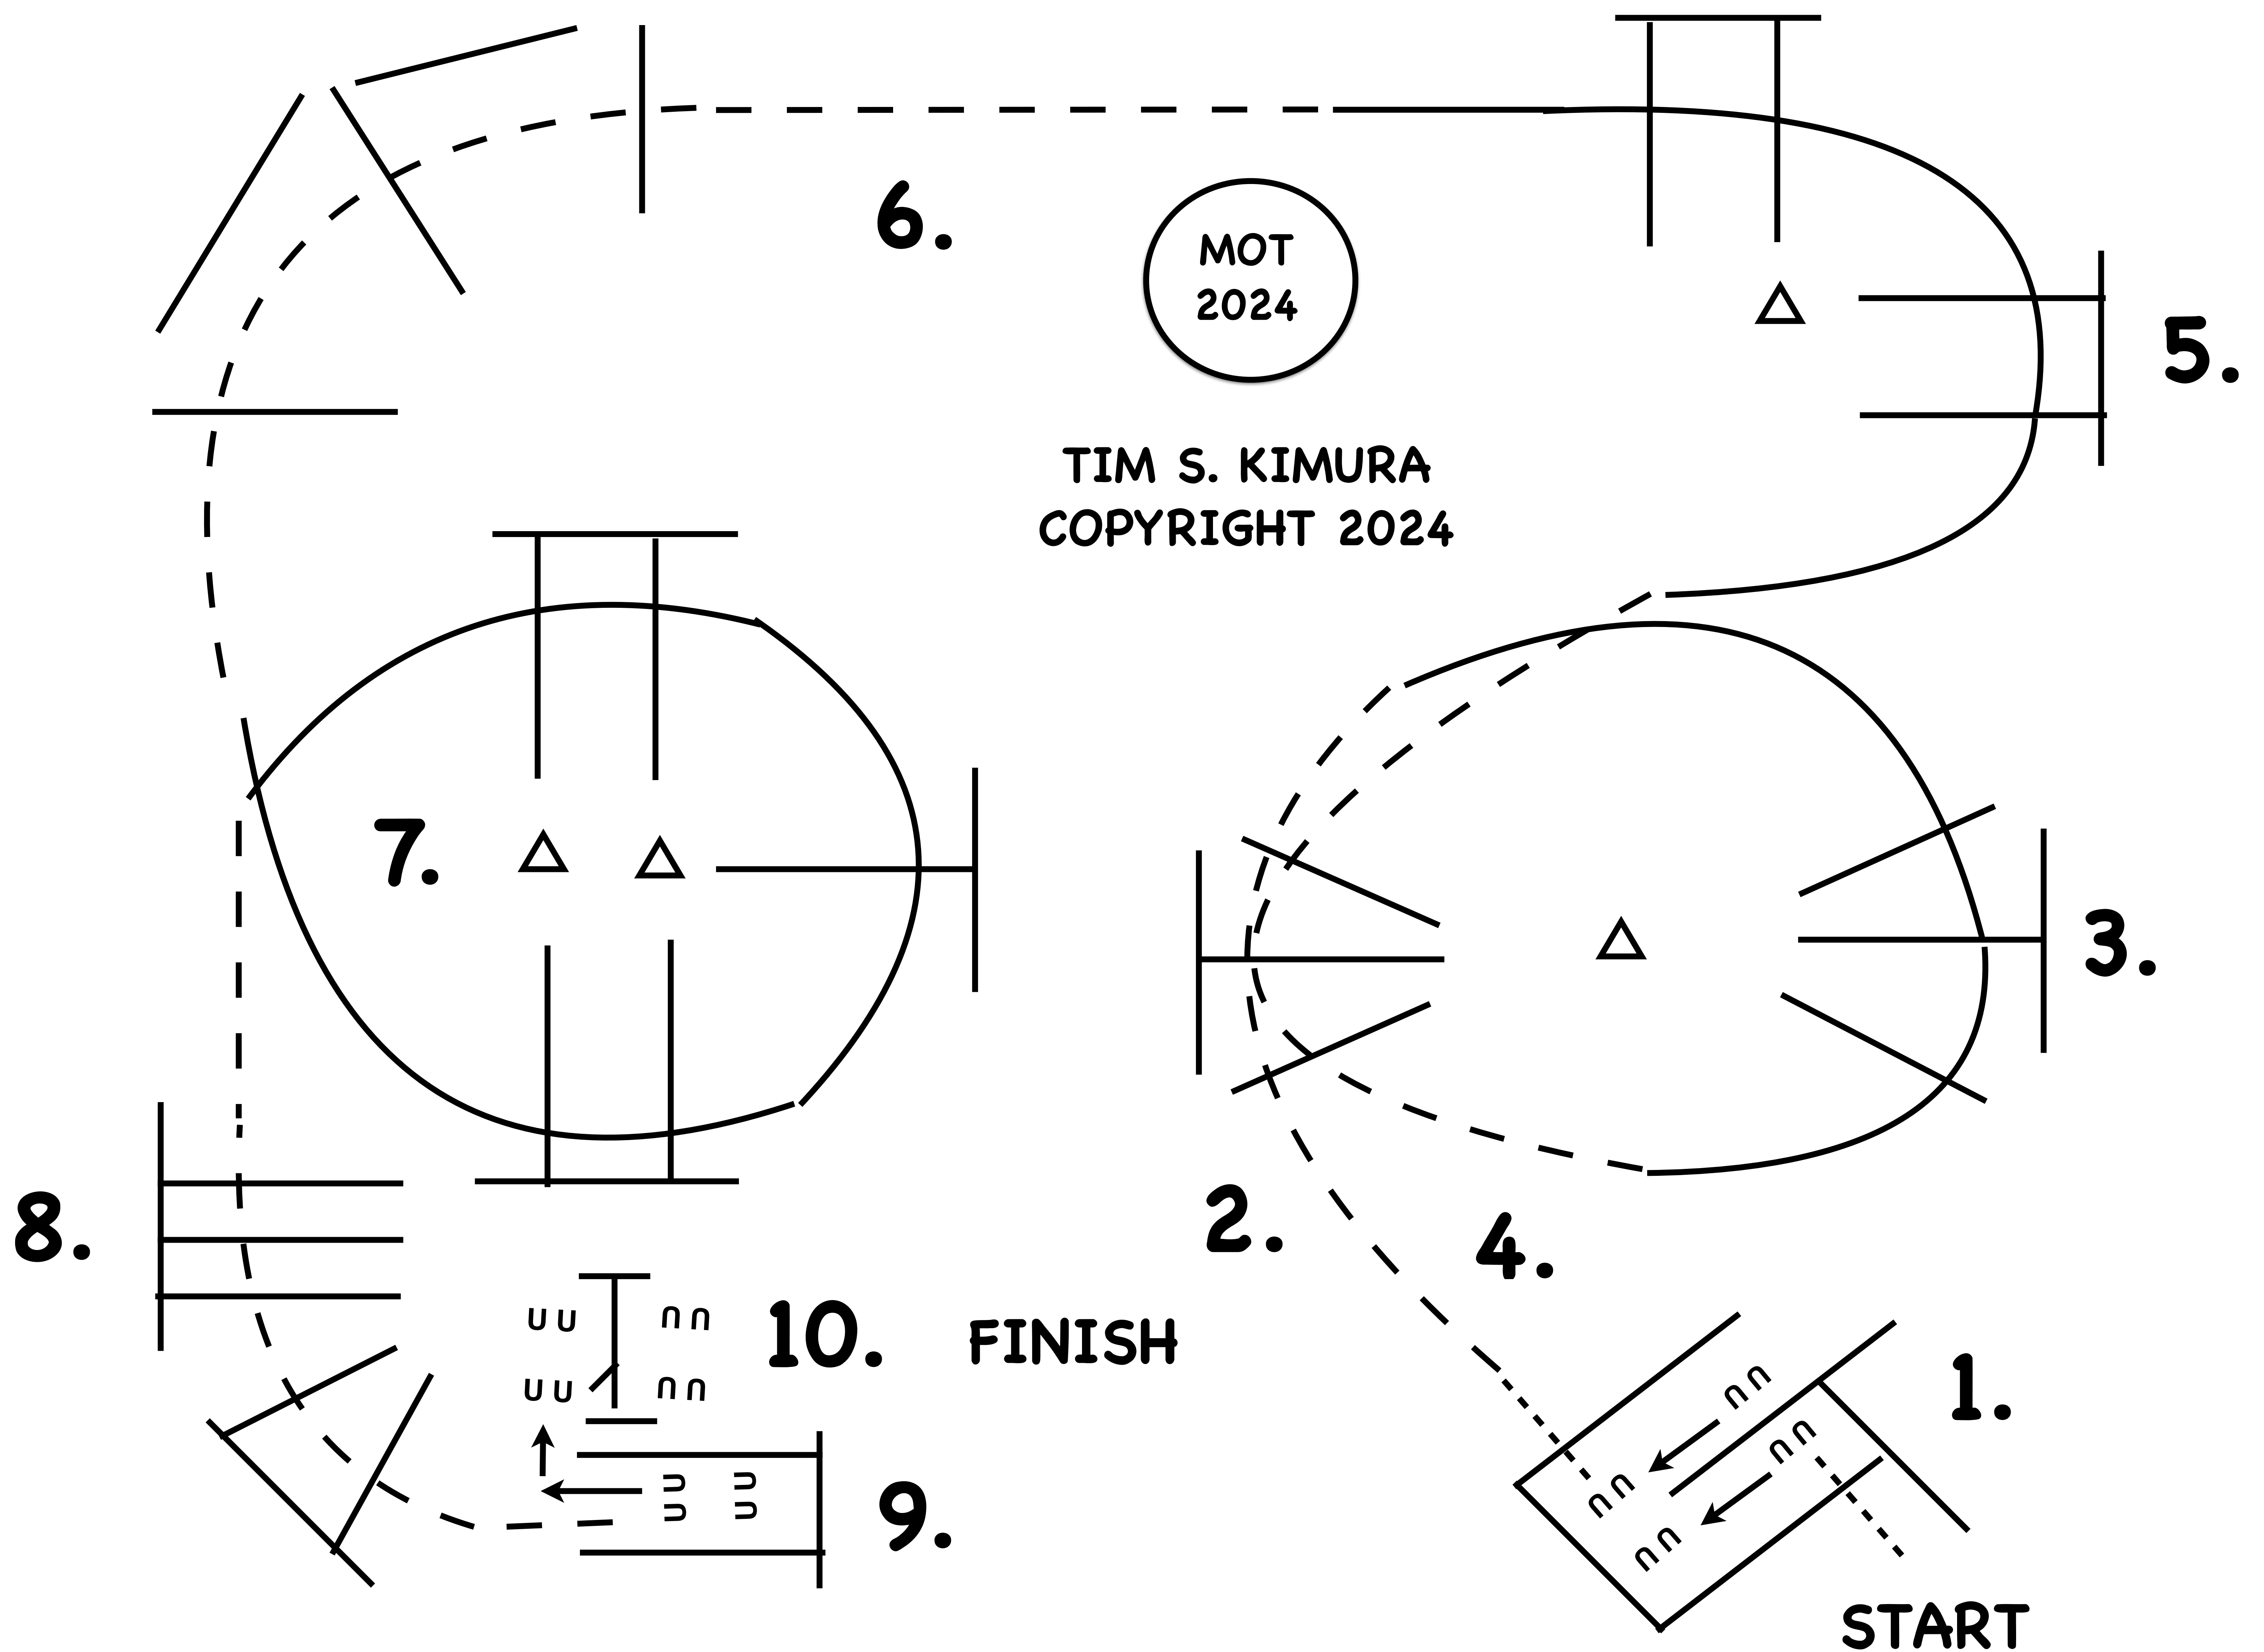

2024 PRAIRE CLASSIC QUARTER HORSE SHOW

ALL YOUTH/AMATEUR TRAIL CLASSES

SUNDAY, FEBRUARY 11th

1. WALK OVER POLE, SIDE PASS LEFT, WALK OVER POLE.
2. JOG OVER POLES.
3. LOPE OVER POLES (RIGHT LEAD).
4. BREAK TO THE JOG, JOG OVER POLES.
5. LOPE OVER POLES (LEFT LEAD).
6. BREAK TO THE JOG, JOG OVER POLES.
7. LOPE OVER POLES (LEFT LEAD).
8. BREAK TO THE JOG, JOG OVER POLES, JOG INTO CHUTE.
9. BACK BETWEEN POLES, BACK UP TO GATE.
10. WORK GATE LEFT HAND, OPEN RIDE THROUGH AND CLOSE GATE.